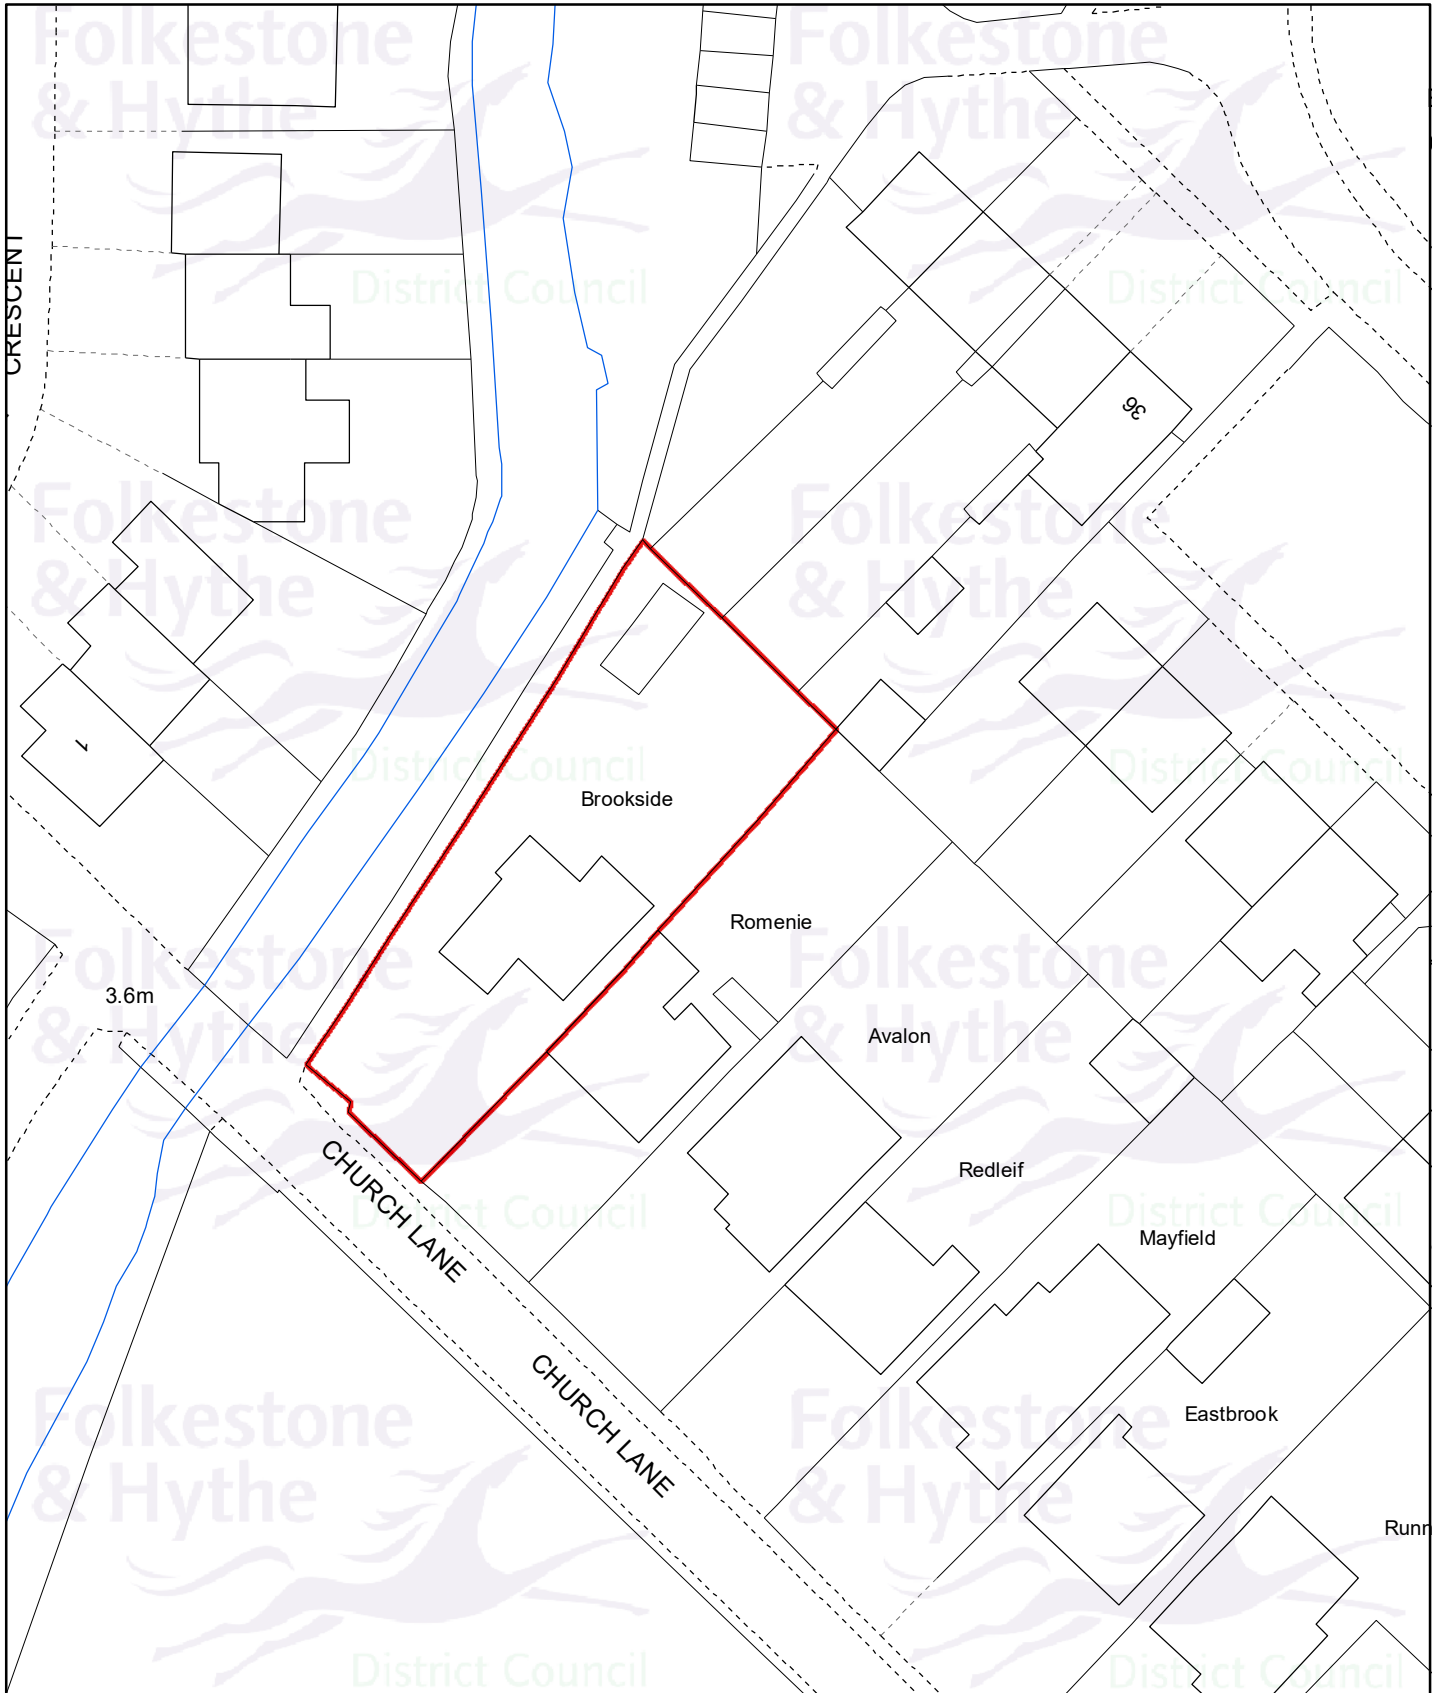

Brookside, Church Lane, New Romney, TN28 8ES

Planning Application:
21/2542/FH

Drawn date:
07 Sep 2022

Drawn by:
A.Gheorghita

Drawing ref:
0624/CO/LS

Llywelyn Lloyd
Chief Planning Officer

Contains Ordnance Survey data
© Crown copyright and database right
Folkestone & Hythe District Council 100019677 - 2022

Drawn at 1:500 on A4